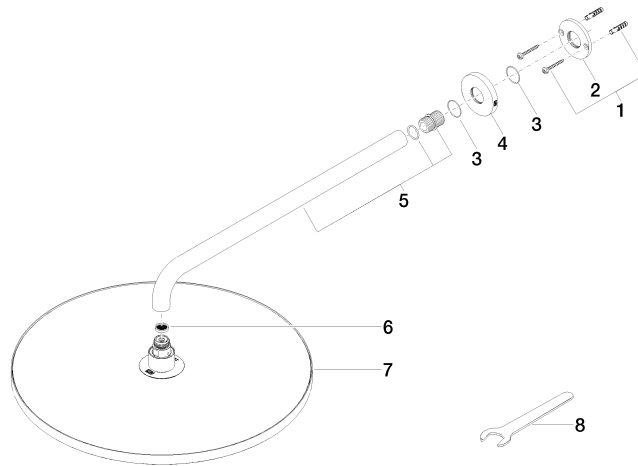

Rain shower with wall fixing FlowReduce 400 mm - Chrome

TARA

28 658 970

Fits: TARA, LISSÉ, VAIA, META

- 450mm projection
- rain shower Ø 400 mm
- PURE RAIN, max. flow rate 12 l/min (at 3 bar)
- Function from: 12 l/min
- rosette Ø 60 mm
- 1/2" connection
- with anti-scale system
- WRAS
- This product can help a building meet the requirements of Green Building Rating Systems, e.g. LEED®, BREEAM®, DGNB

To be provided by the customer. Zigbee Gateway!

	Chrome	28 658 970-00
	Brushed Platinum	28 658 970-06
	Platinum	28 658 970-08
	Dark Chrome	28 658 970-19
	Light Gold	28 658 970-26
	Brushed Light Gold	28 658 970-27
	Brushed Durabronze (23kt Gold)	28 658 970-28
	Matte Black	28 658 970-33
	Brushed Bronze	28 658 970-42
	Brushed Champagne (22kt Gold)	28 658 970-46
	Champagne (22kt Gold)	28 658 970-47
	Brushed Chrome	28 658 970-93
	Brushed Dark Platinum	28 658 970-99

28 658 970

Flow rate chart

Certificates

LGA_38661.

28 658 970

Parts for other finishes can be found here: Brushed Platinum

Spare parts list

No.	Item Number	Name	Quantity used	Delivery time
1	04 30 31 032 00 90	fixing set	1	2
2	09 17 20 120 90	holder	1	2
3	09 14 10 150 90	seal	2	2
4	09 27 97 015-00	rosette	1	10
5	90 11 03 070 00-00	pipe	1	10
6	09 23 01 075 90	insert	1	2
7	90 12 05 090 20-00	shower	1	10
8	90 30 09 069 00 90	key	1	2